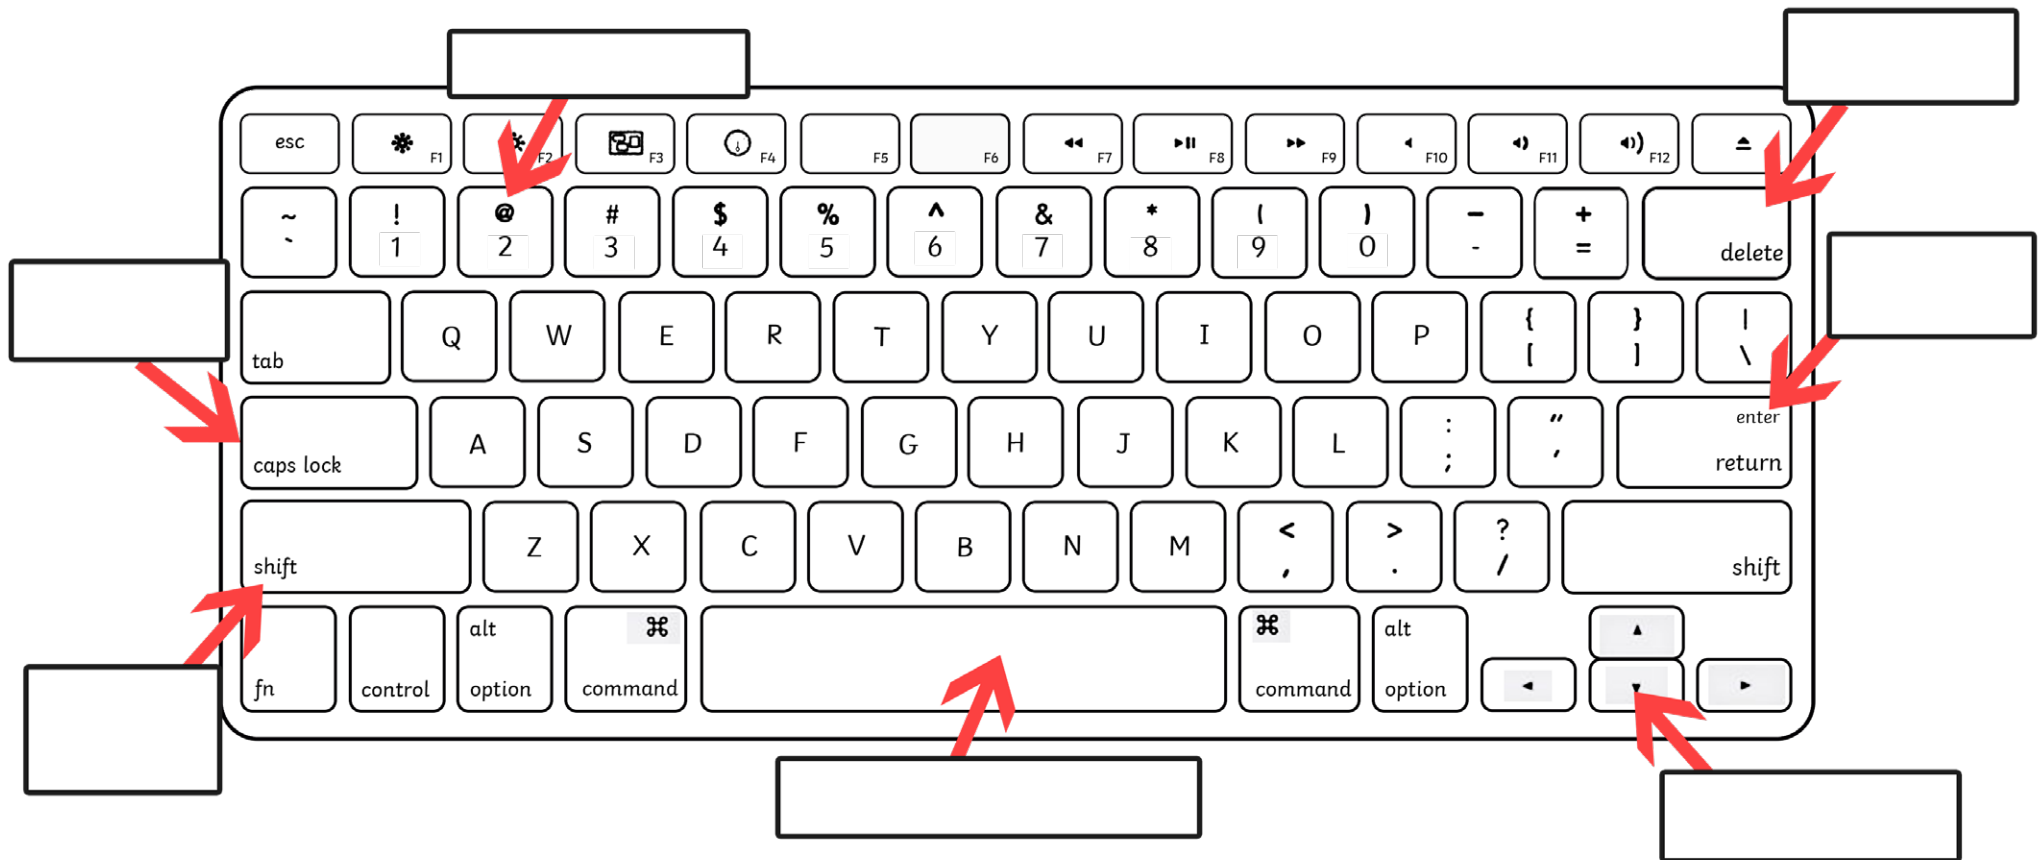

Keys of a Windows Keyboard – UK

Label the keys correctly. The names of the keys are shown to help you.

Remember, some of the keys appear twice on the keyboard!

Key label names

- capitals lock key
- enter key
- @ key
- space bar
- direction keys
- shift key
- backspace key

Keys of a Mac Keyboard – UK

Label the keys correctly. The names of the keys are shown to help you.

Remember, some of the keys appear twice on the keyboard!

Key label names

- capitals lock key
- enter key
- @ key
- space bar
- direction keys
- shift key
- delete key

Keys of a Chromebook Keyboard – UK

Label the keys correctly. The names of the keys are shown to help you.

Remember, some of the keys appear twice on the keyboard!

Key label names

- go back
- space bar
- refresh
- direction keys
- full page
- shift key
- show windows
- backspace key
- launcher/search
- enter key
- Google Assistant
- @ key
- volume up/down