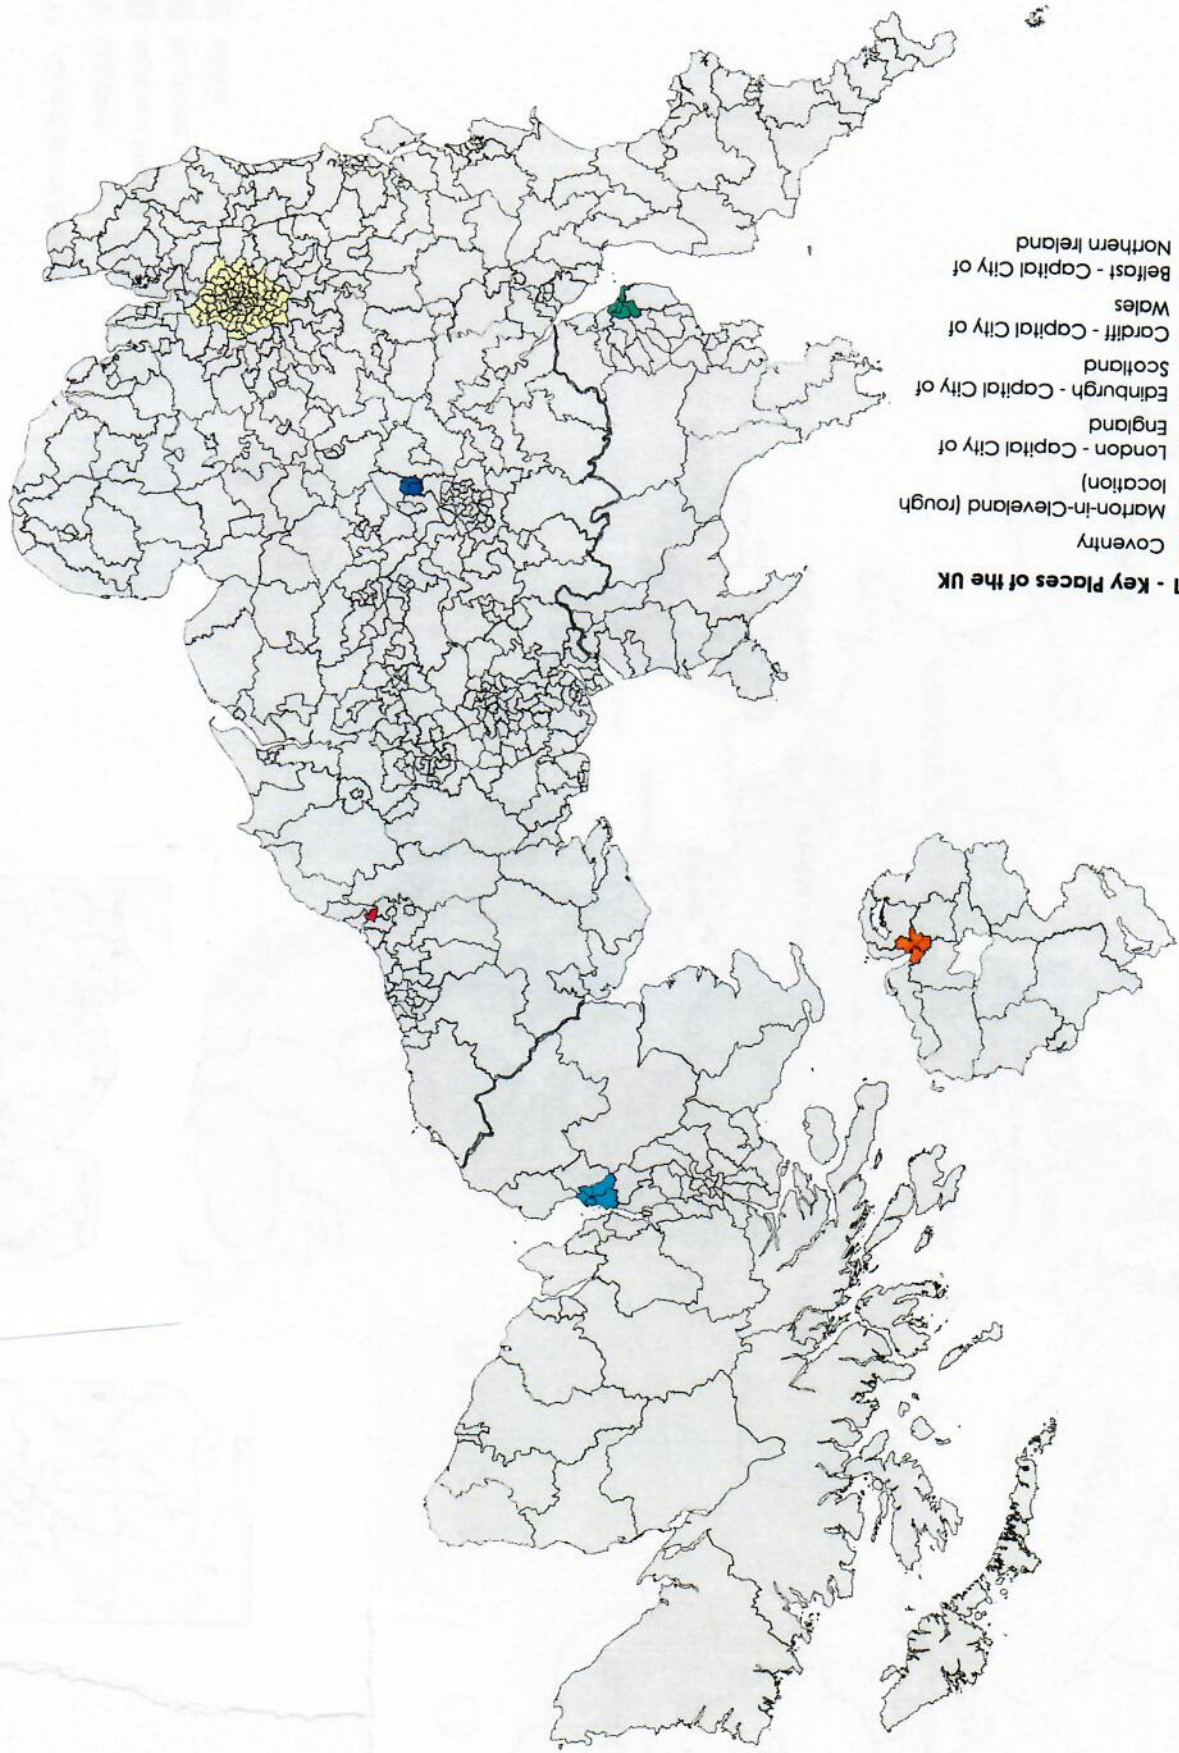

Y1 - Counties and Capital
England
London
Northern Ireland
Belfast
Scotland
Edinburgh
Wales
Cardiff

7
}

Y1 - Key Places of the UK

- Coventry
- Marton-in-Cleveland (rough location)
- England - Capital City of London
- Scotland - Capital City of Edinburgh
- Wales - Capital City of Cardiff
- Northern Ireland - Capital City of Belfast

Y1 - Countries of Europe

- England
- Northern Ireland
- Scotland
- Wales

Y1 - Africa
Kalahari Desert - Located
mainly in the country of
Botswana, Southern Africa

Created with INX