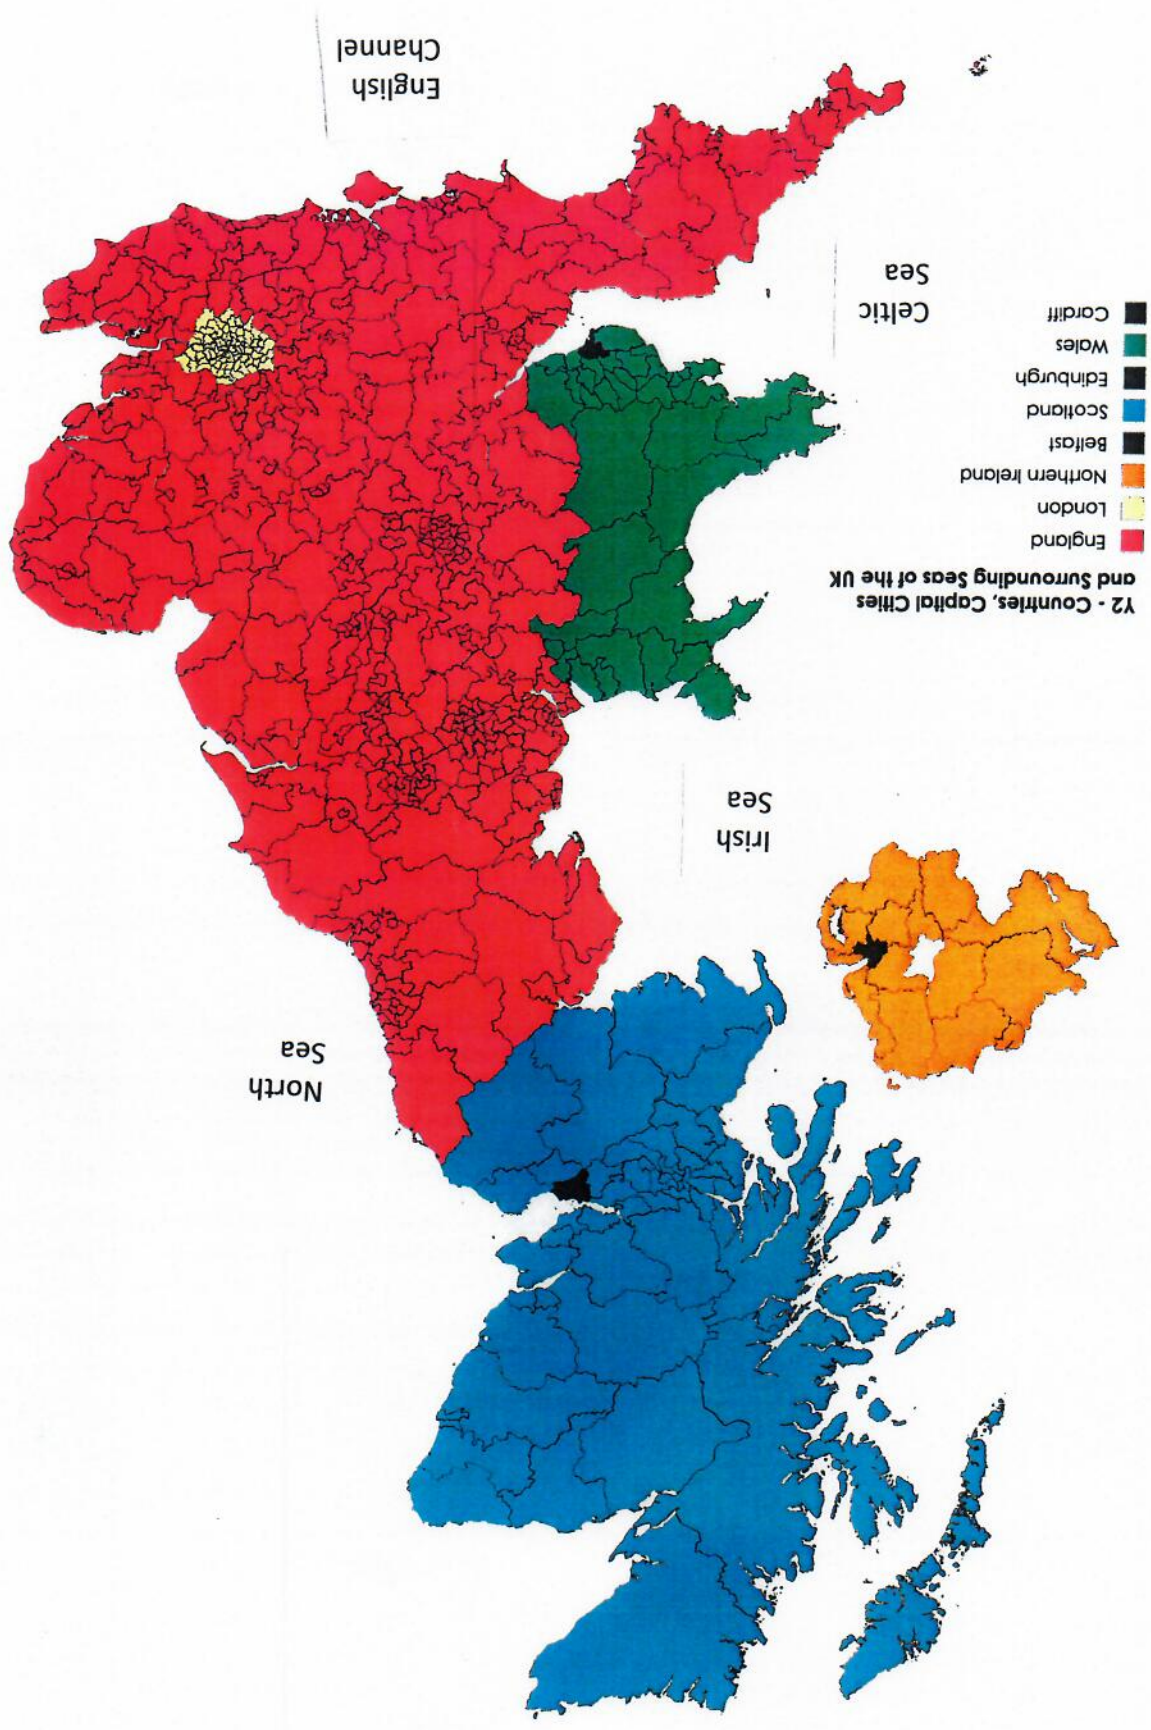

Created with mapchar.net ©

Y2 - Counties, Capital Cities and Surrounding Seas of the UK

- England
- London
- Northern Ireland
- Belfast
- Scotland
- Edinburgh
- Wales
- Cardiff

42 Key UK Places

- Birmingham
- Kenilworth
- Prior Learning

Y2 European Countries

-  Iceland
-  Italy
-  Prior Learning

YZ World Countries

- Canada
- Iceland
- Italy
- Prior Learning

Hawaii

Y2 Australia & Hawaii

■ Australia and Hawaii - Prior Learning

Australia

Y2 - North and South America
 ■ Canada

Created with mapbox

Y2 - Canada
 ■ Manitoba - The small town of Churchill is in the north of Manitoba

Created with mapbox