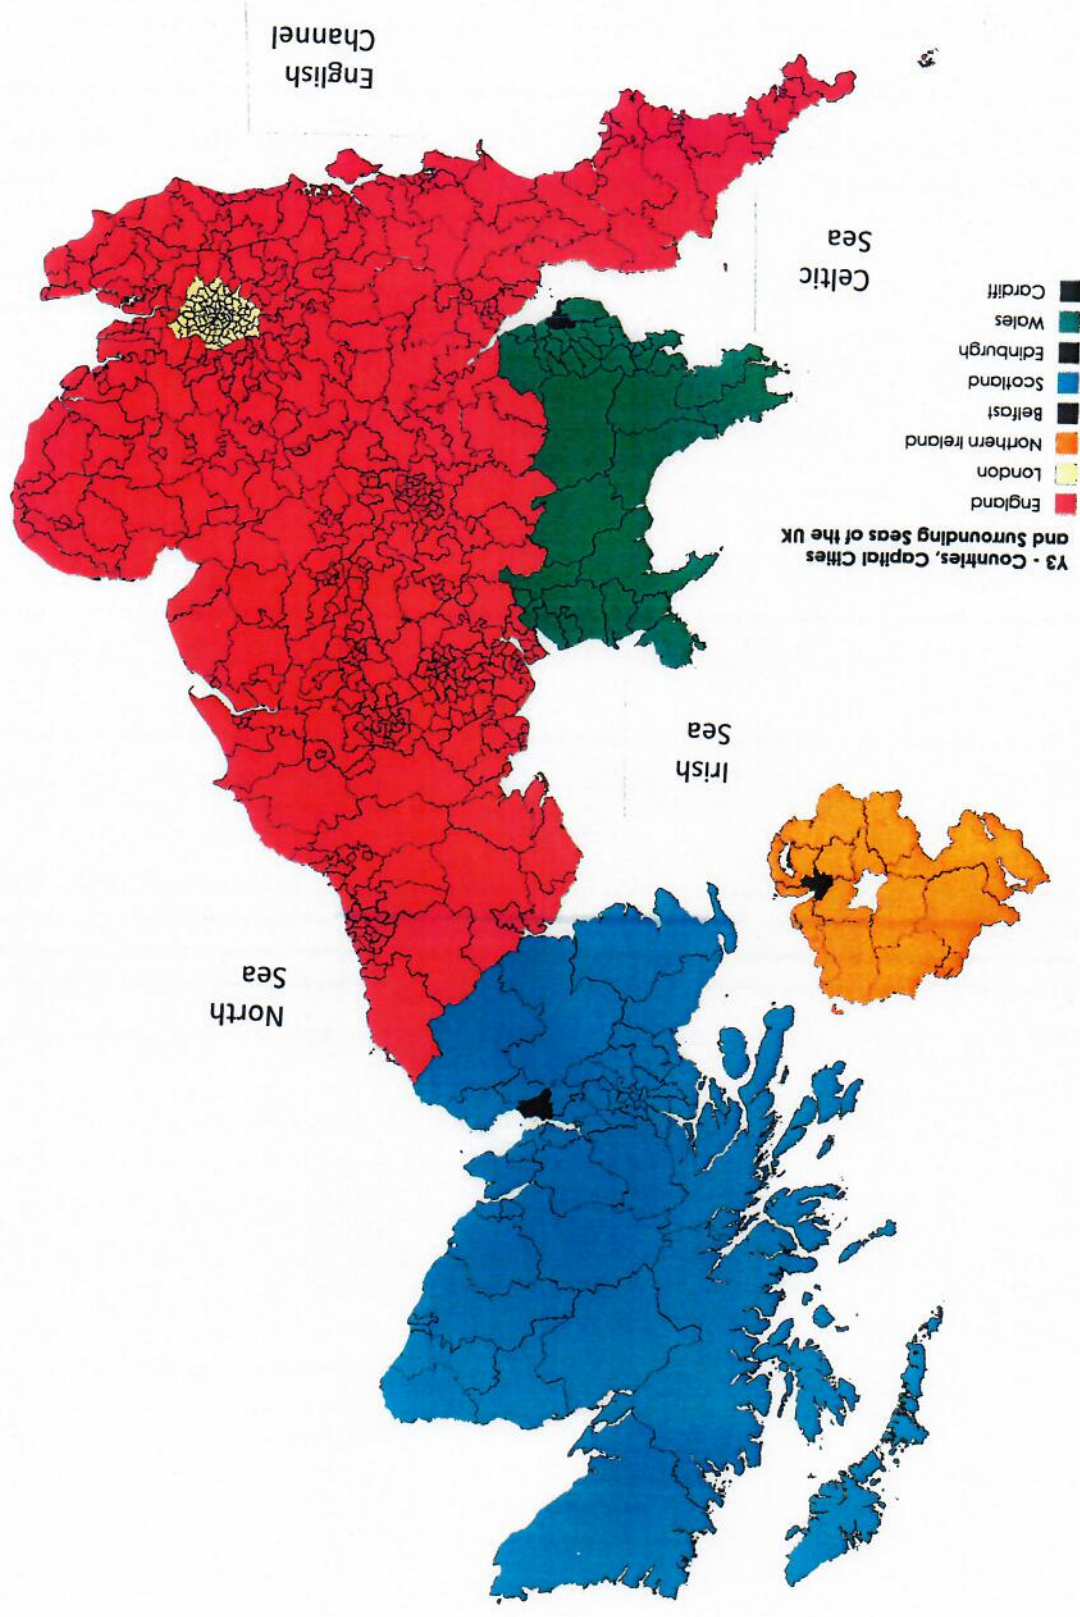

Created with mapachart.net ©

Y3 - Countries, Capital Cities and Surrounding Seas of the UK

Y3 Counties

- England
- Somerset
- West Midlands
- Yorkshire

Y3 European Countries

- Greece
- Greece's Bordering Countries
- Prior Learning

Y3 World Countries

- Albania
- Bulgaria
- Greece
- North Macedonia
- Turkey
- China
- India
- Pfor Learning

12. Greece (1830-1848)

- Y3 - Greece
- Athens - Capital City
- Crete
- Corfu
- Euboea
- Lesbos
- Rhodes

Mediterranean Sea

Y3 Asian Countries

- China
- India